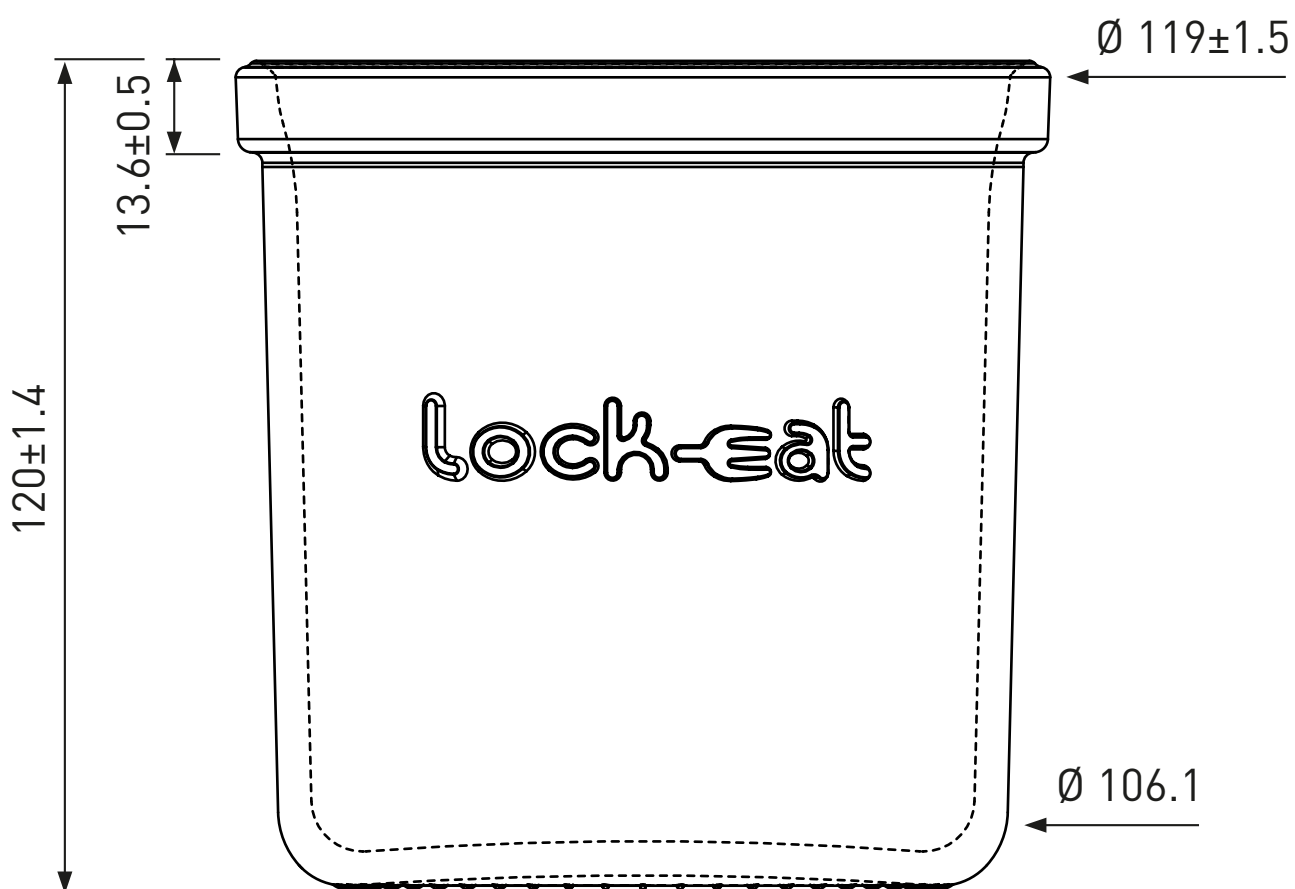

DRAHTBÜGELGLAS LOCK-EAT 750ML WEISS
POT LOCK-EAT 750ML BLANC
VASO LOCK-EAT 750ML BIANCO

Univerre
excellence in glass

www.univerre.ch