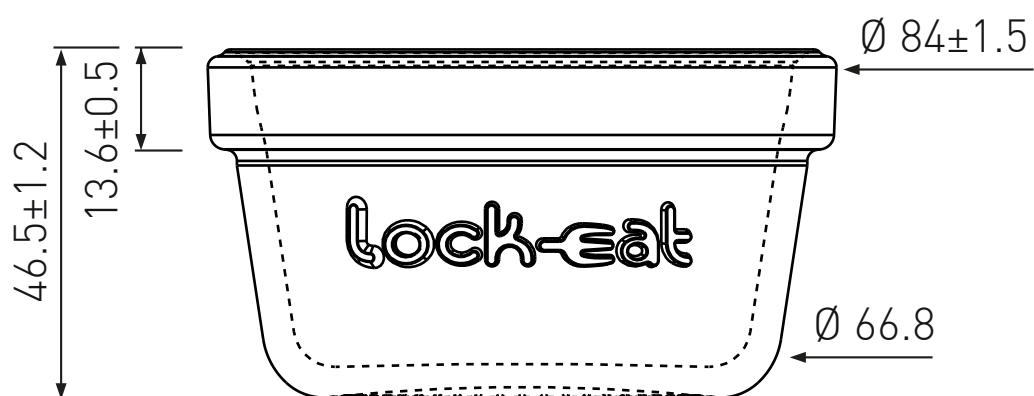

DRAHTBÜGELGLAS LOCK-EAT 80ML WEISS
POT LOCK-EAT 80ML BLANC
VASO LOCK-EAT 80ML BIANCO

Univèrre
excellence in glass

www.univerre.ch