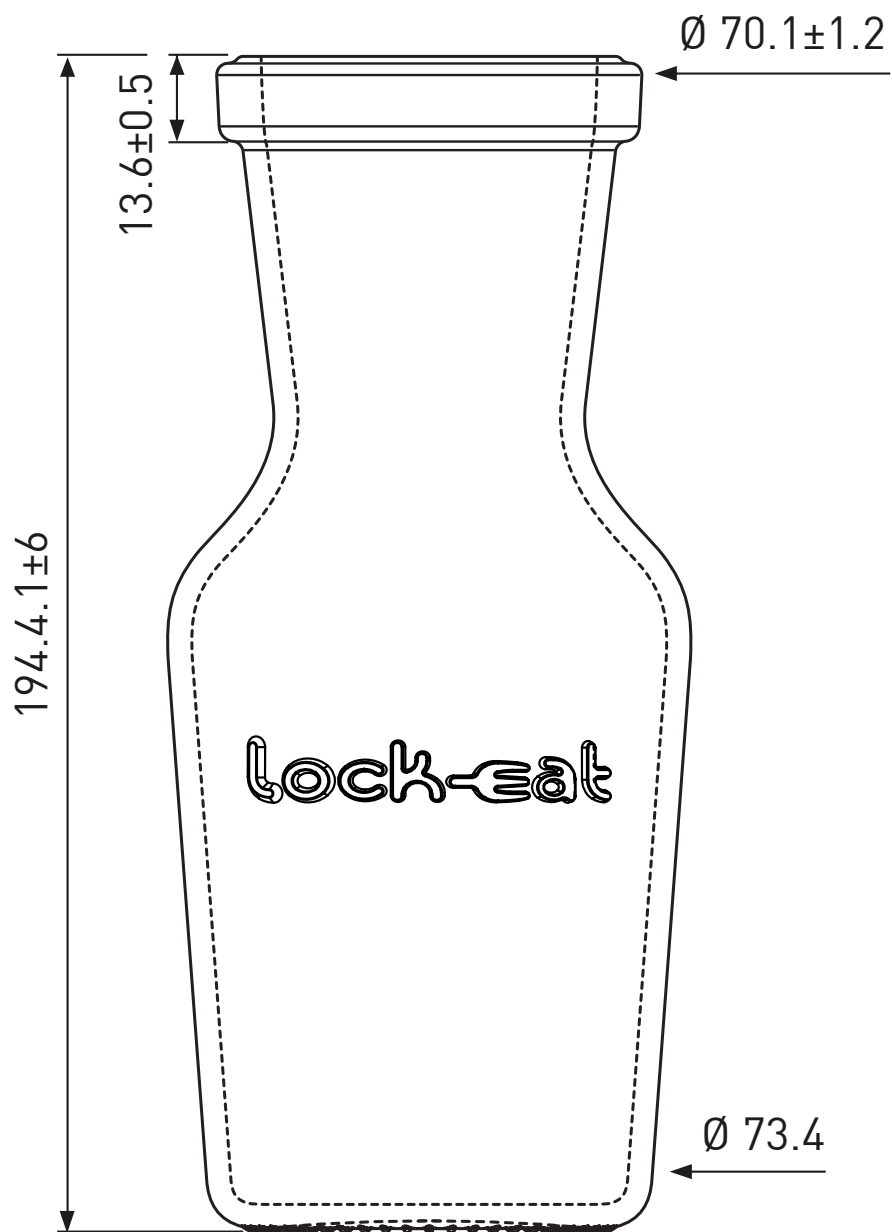

SAFTFLASCHE 50CL LOCK-EAT WEISS
JUS DE FRUIT 50CL LOCK-EAT BLANC
SUCCHI DI FRUTTA 50CL LOCK-EAT BIANCO

Univèrre
excellence in glass

www.univerre.ch