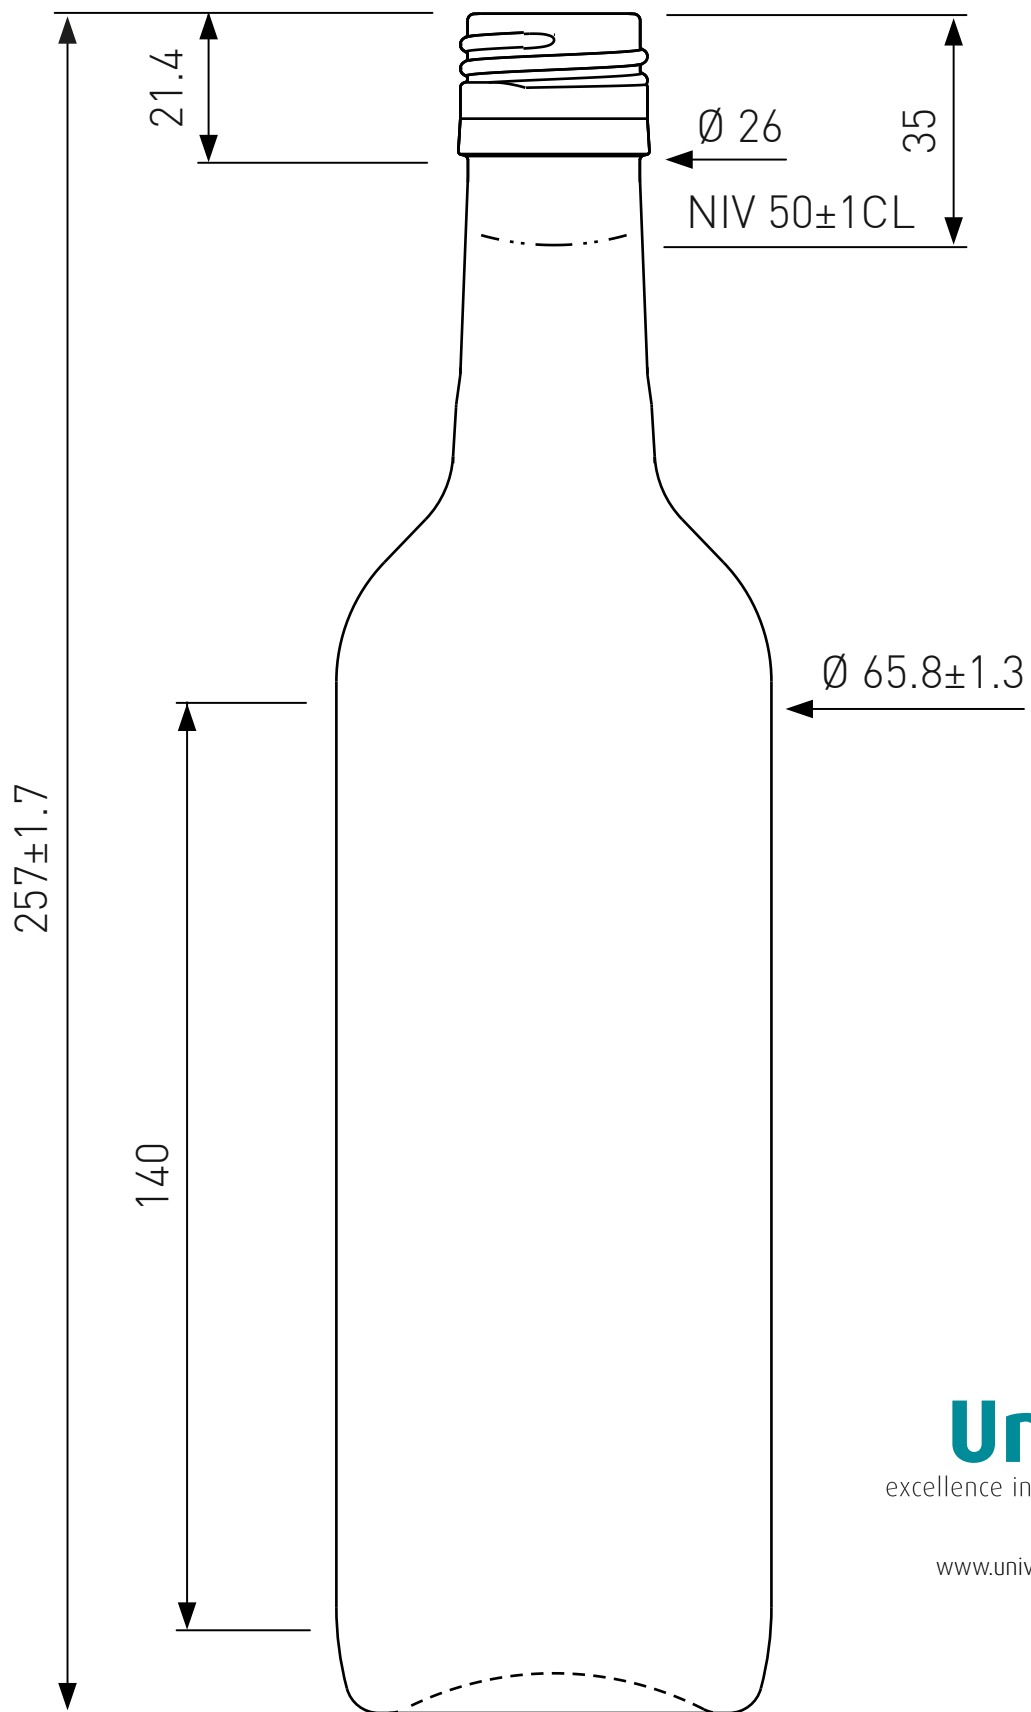

FIFTY LIGHT BVS 30H60 50CL WEISS
FIFTY LIGHT BVS 30H60 50CL BLANC
FIFTY LIGHT BVS 30H60 50CL BIANCO

Univerre
excellence in glass

www.univerre.ch