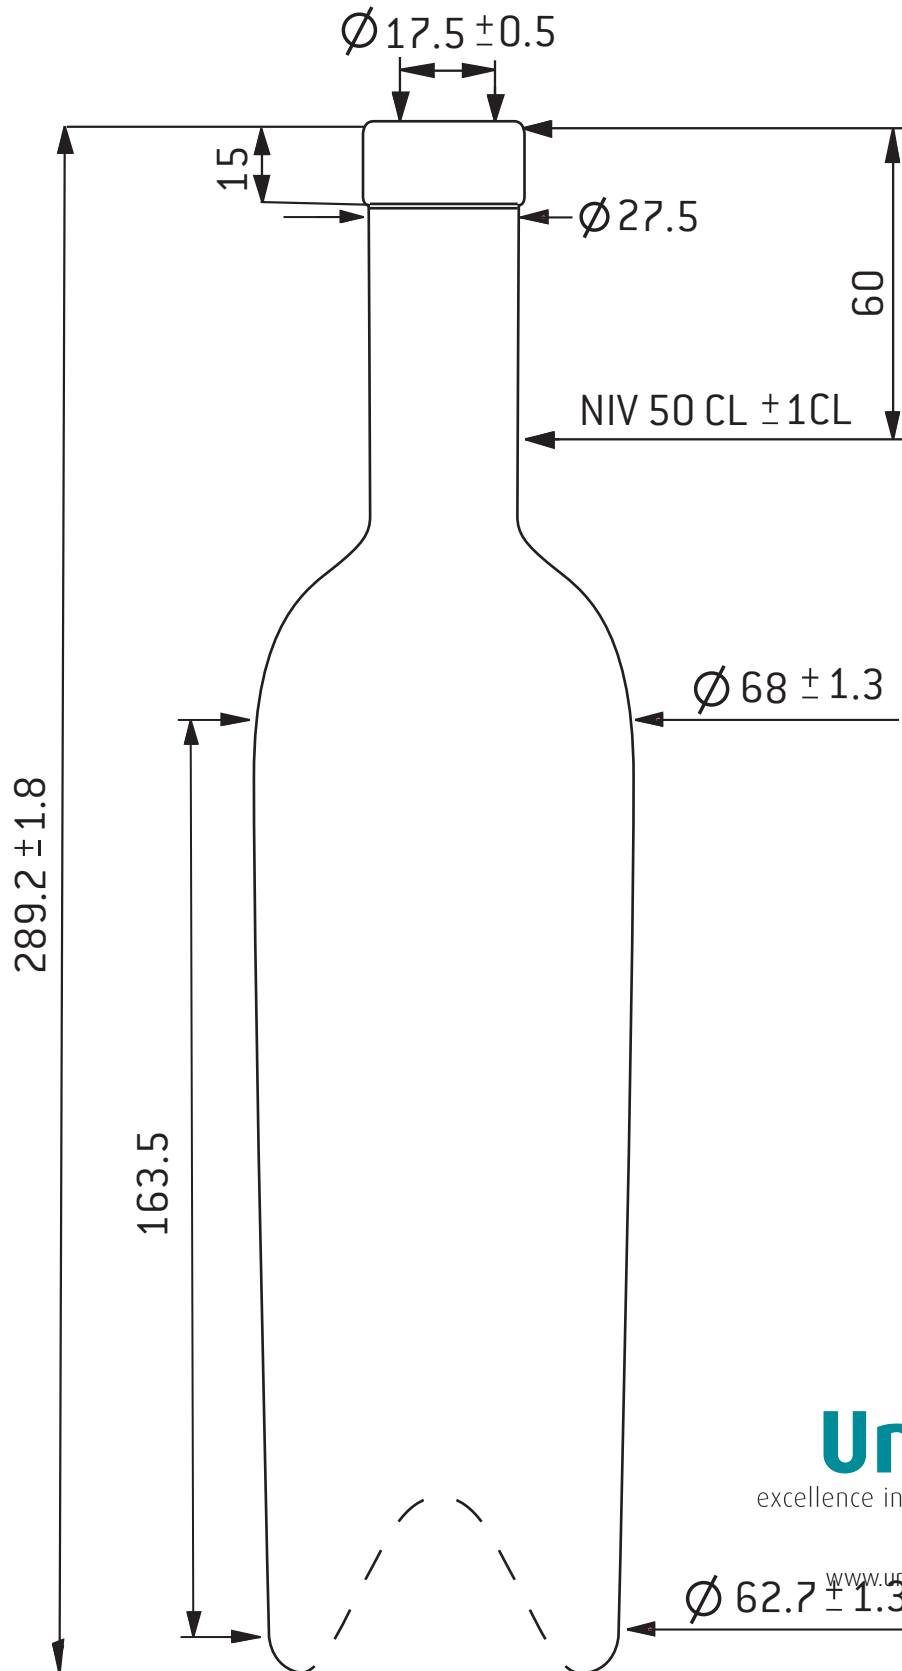

ELITE OBERBAND 50 CL S15
ELITE FASCETTA 50 CL S15
ELITE FASCETTA 50 CL S15

Univerre

excellence in glass

www.univerre-prouva.ch