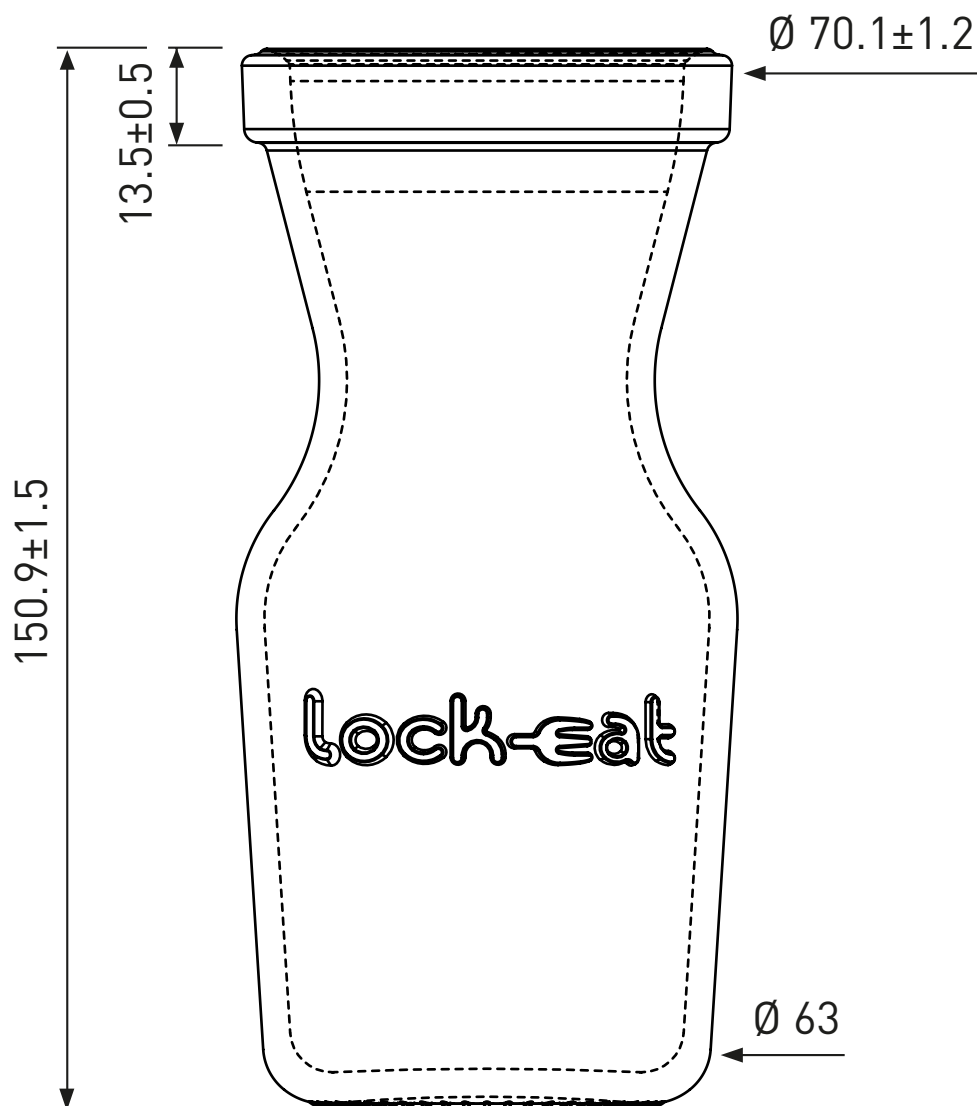

SAFTFLASCHE 25CL LOCK-EAT WEISS
JUS DE FRUIT 25CL LOCK-EAT BLANC
SUCCHI DI FRUTTA 25CL LOCK-EAT BIANCO

Univerre
excellence in glass

www.univerre.ch