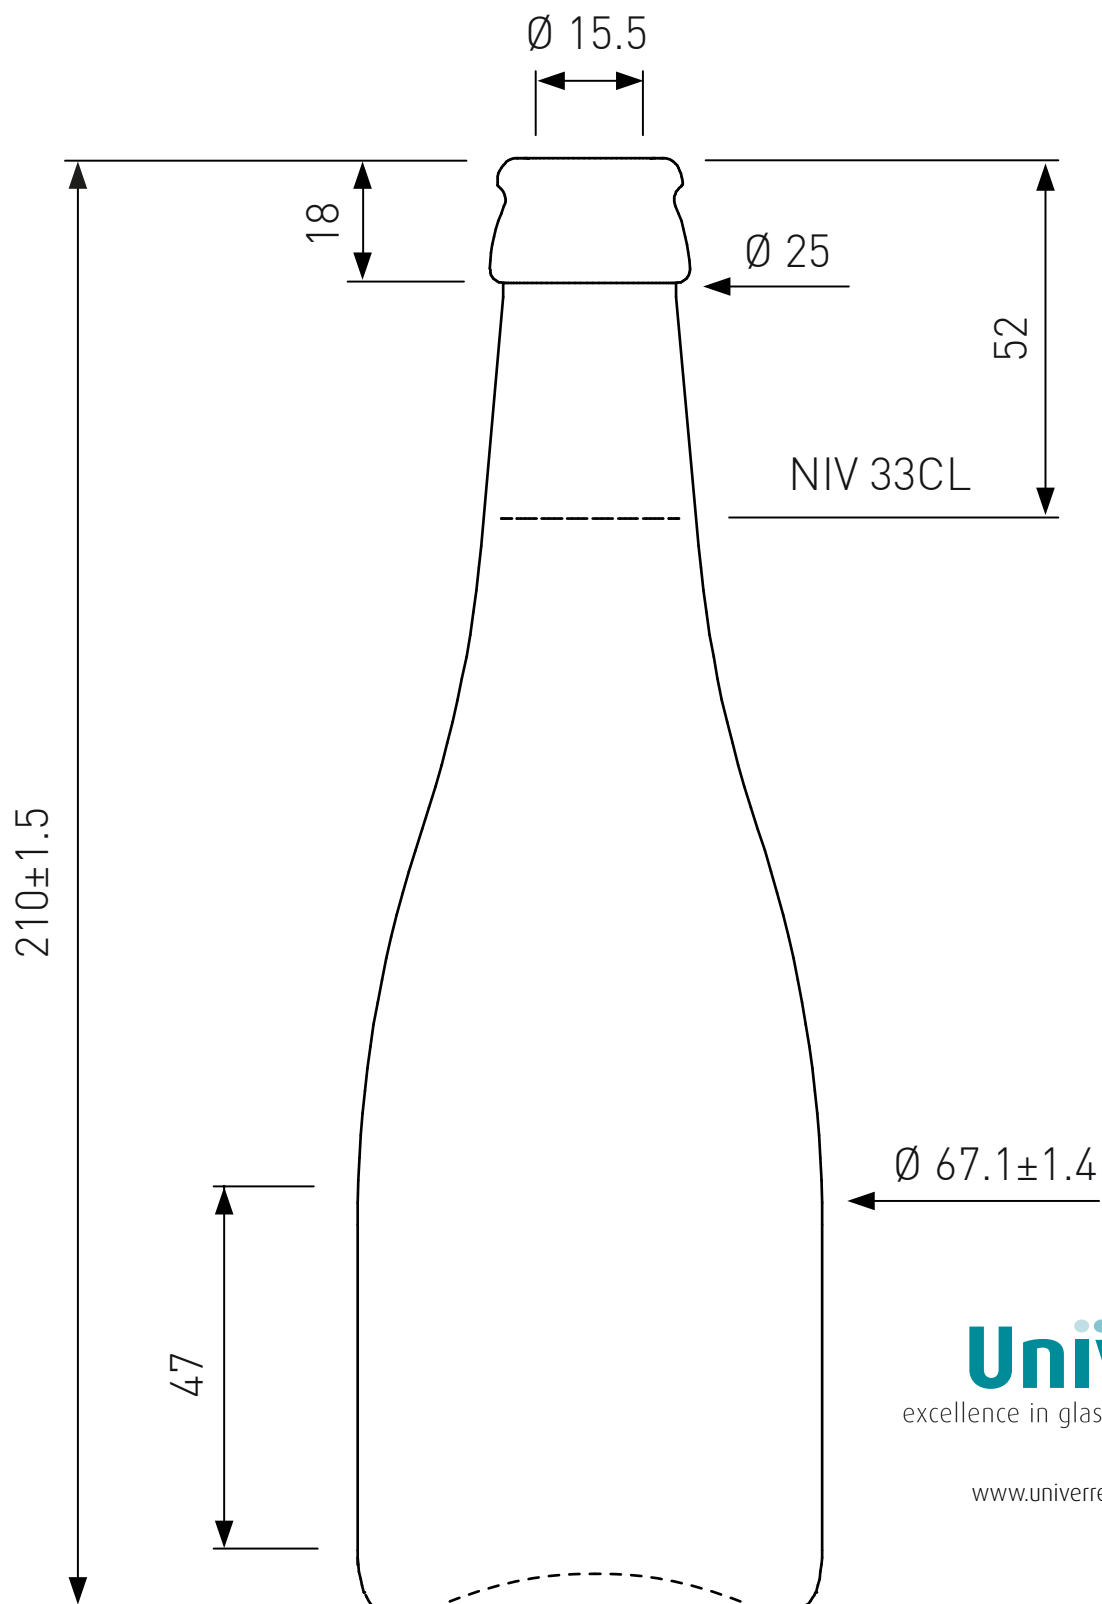

BIER KK 33CL SKITTLE BRAUN
BIÈRE COURONNE 33CL SKITTLE BRUN
BIRRA CORONA 33CL SKITTLE MARRONE

Univerre
excellence in glass

www.univerre.ch