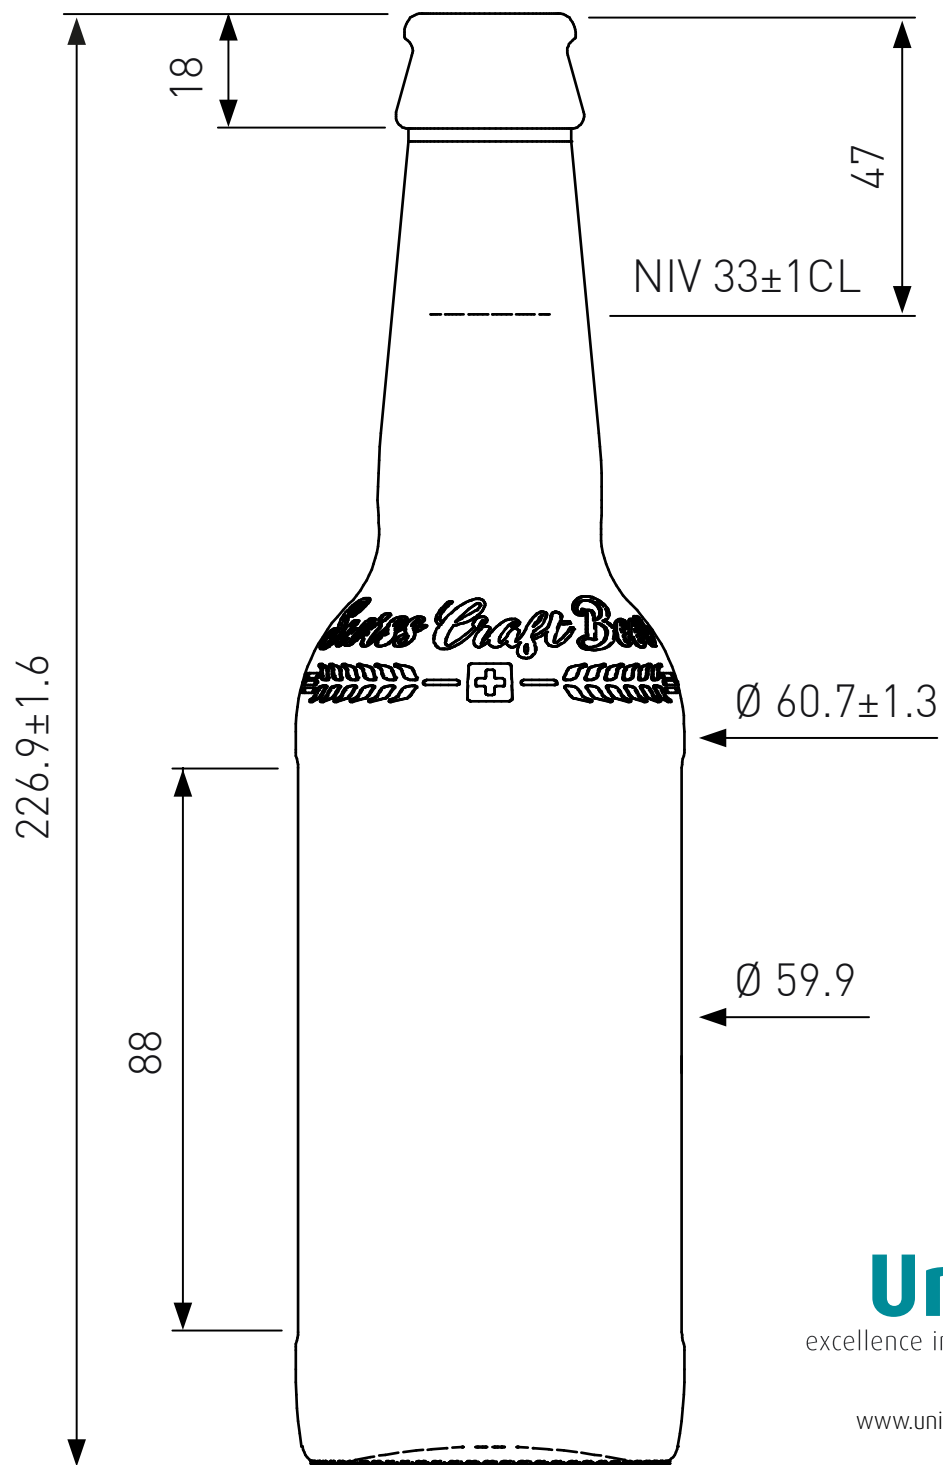

BIER KK 33CL BRAUN SWISS CRAFT BEER
BIÈRE COURONNE 33CL BRUN SWISS CRAFT BEER
BIRRA CORONA 33CL MARRONE SWISS CRAFT BEER

Univerre
excellence in glass

www.univerre.ch