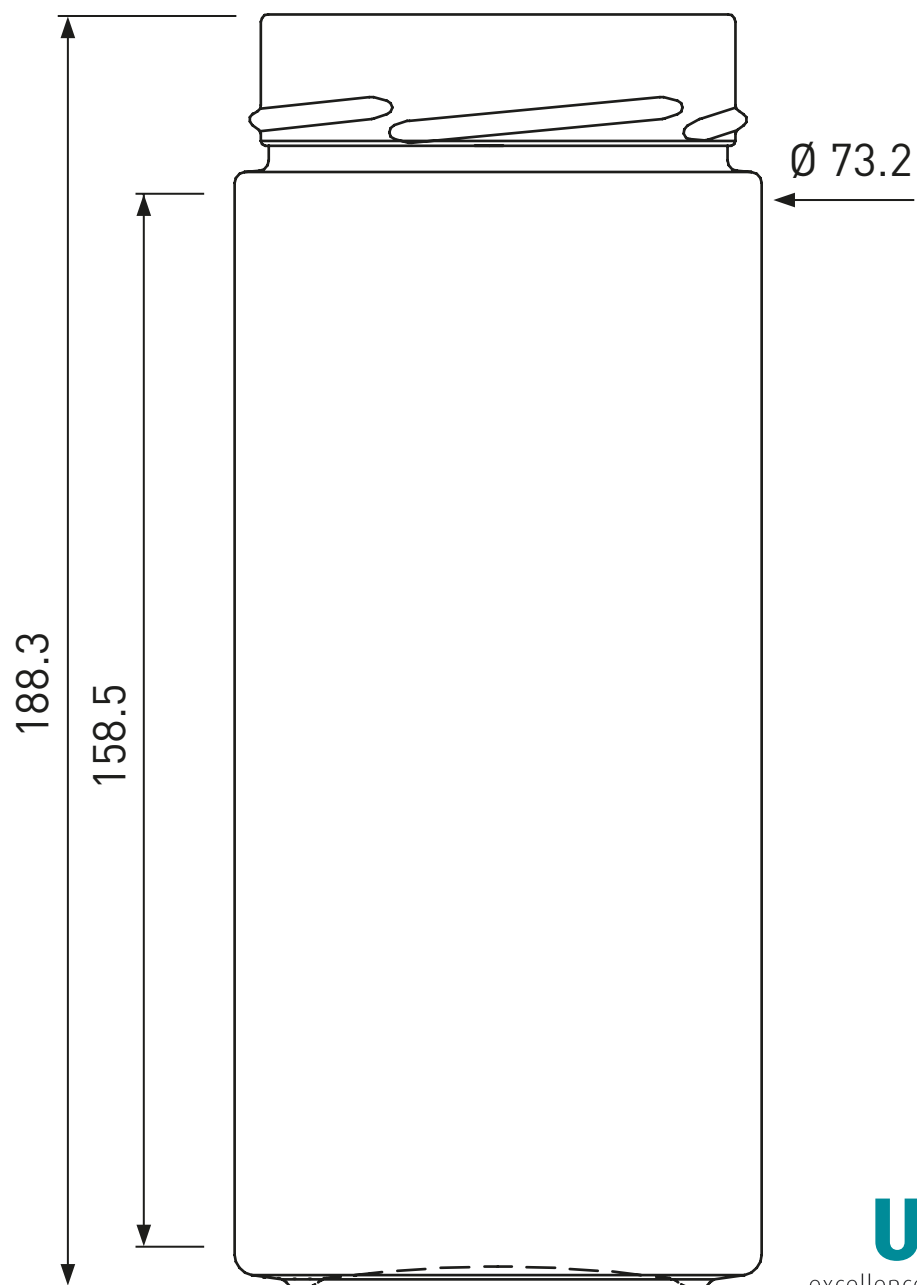

VERPACKUNGSGLAS 580ML WEISS T070 DEEP H18 ERGO
POT 580ML BLANC T070 DEEP H18 ERGO
VASO 580ML BIANCO T070 DEEP H18 ERGO

Univerre
excellence in glass

www.univerre.ch