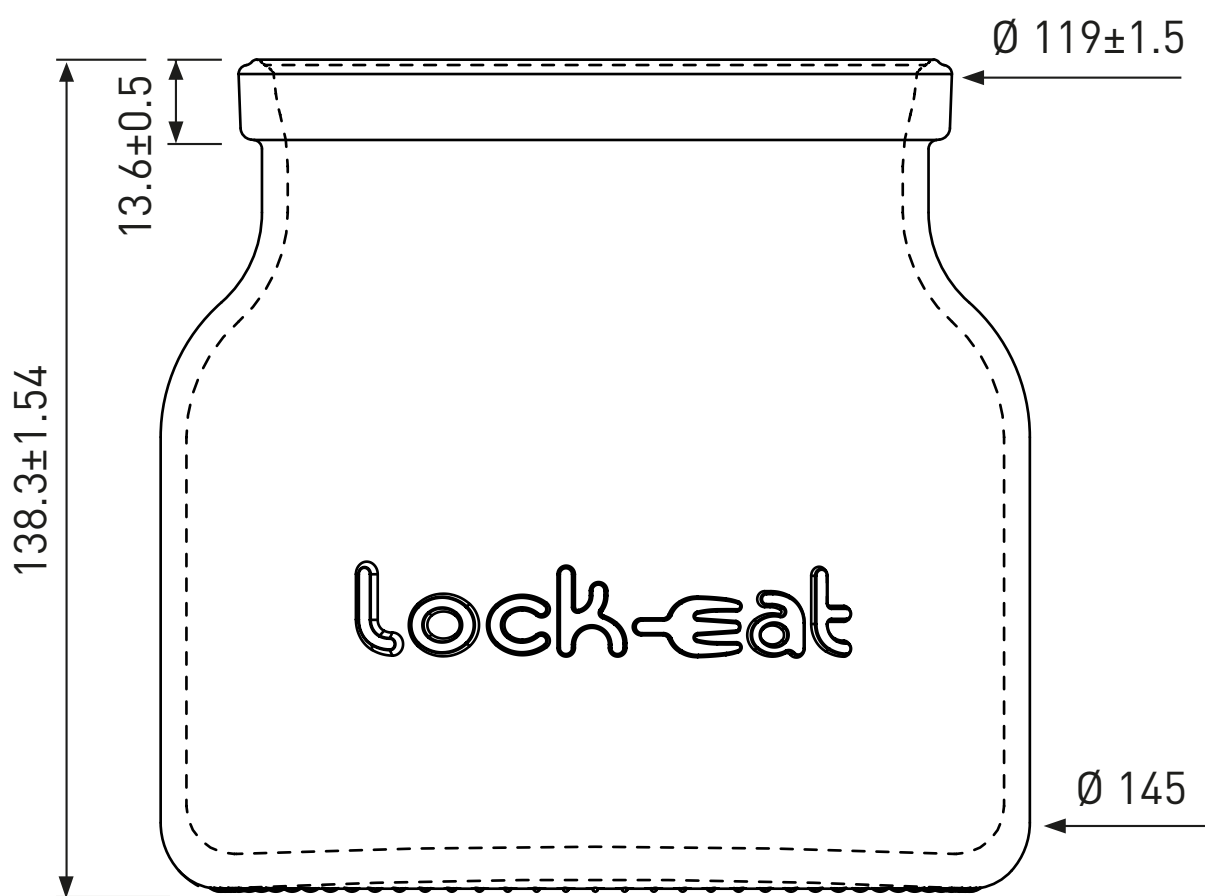

DRAHTBÜGELGLAS LOCK-EAT 1500ML WEISS  
POT LOCK-EAT 1500ML BLANC  
VASO LOCK-EAT 1500ML BIANCO

**Univerre**  
excellence in glass

[www.univerre.ch](http://www.univerre.ch)