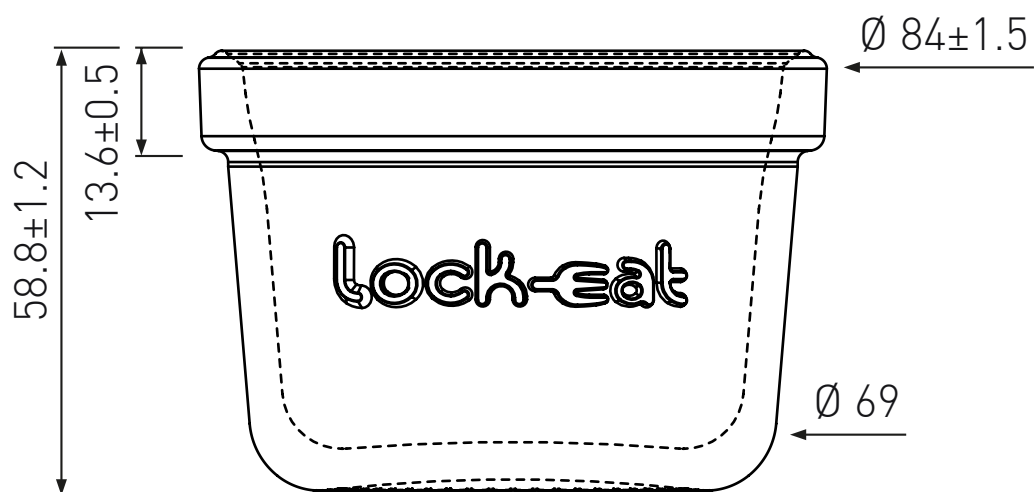

DRAHTBÜGELGLAS LOCK-EAT 125ML WEISS
POT LOCK-EAT 125ML BLANC
VASO LOCK-EAT 125ML BIANCO

Univèrre
excellence in glass

www.univerre.ch