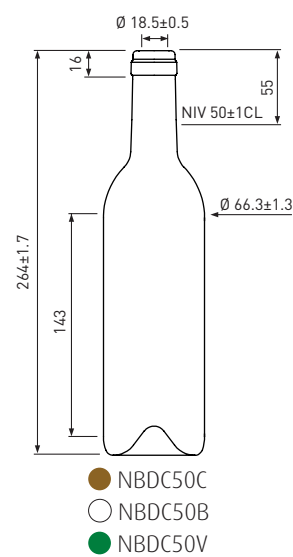

Bordelaise | Bordeaux | Bordolese Désirée

Tradition

28H44

28H44

Cétie | Band

Cétie | Band

28H44