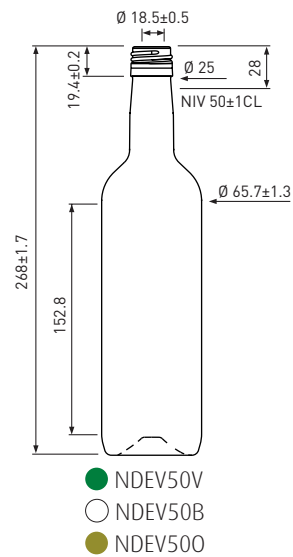

Cétie | Band