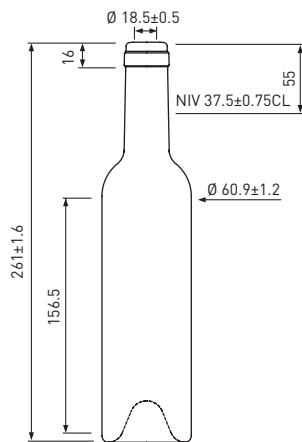

# Harmonie

Cétie | Band

Fascetta | Oberband

28H44

37.5cl

50cl

50cl

50cl