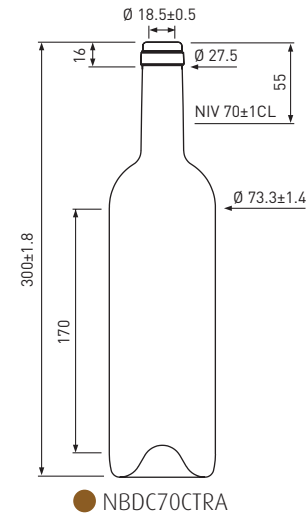

Bordelaise | Bordeaux | Bordolese Désirée

Tradition

28H44

28H44

Cétie | Band

Cétie | Band

28H44