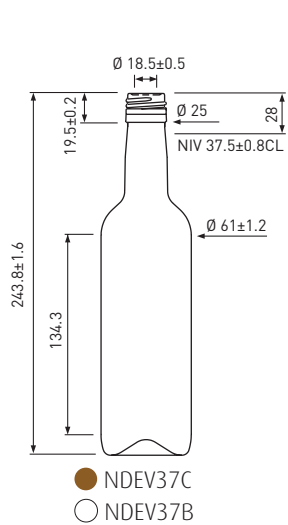

Fascetta | Oberband