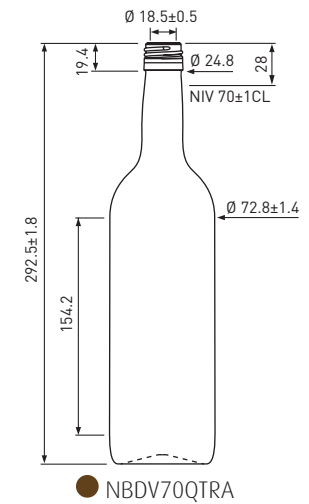

Fascetta | Oberband