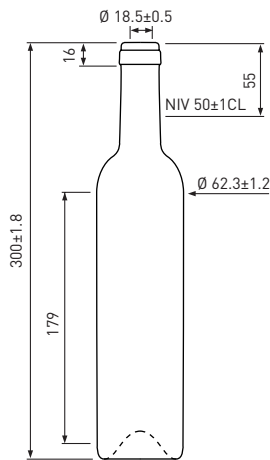

- NBDC50QHAR
- NBDC50BHAR