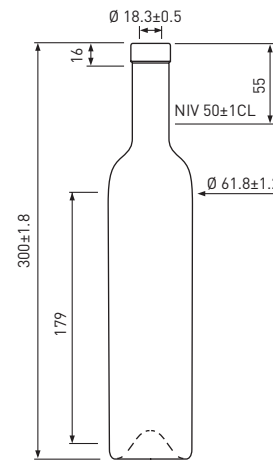

- NBDF50QHAR
- NBDF50BHAR