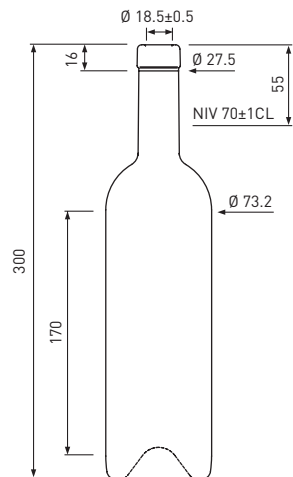

- NBDF70QTRA
- NBDF70BTRA
- NBDF700TRA