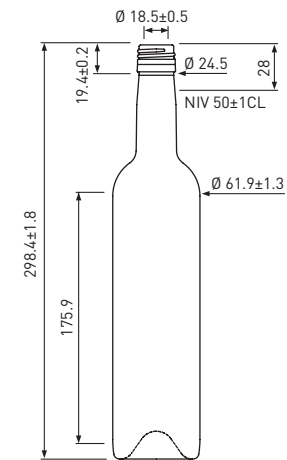

- NBDV50BHAR
- NBDV50QHAR