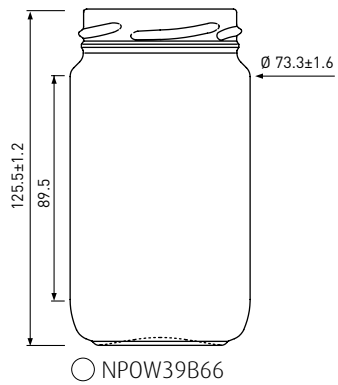

Twist OFF 82

408ml

Twist OFF 63

415ml

Twist OFF 82

425ml

Twist OFF 82

660ml