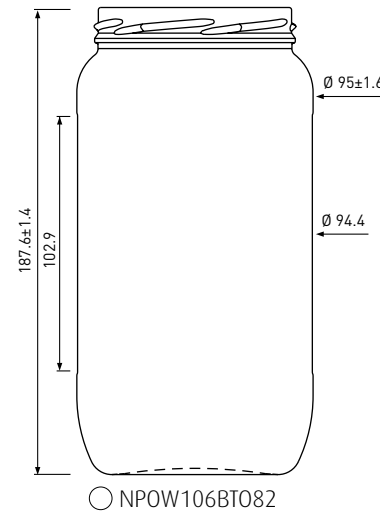

770ml

Twist OFF 82

850ml

1062ml

Twist OFF 48
Atlas

106ml

Twist OFF 48
Terrinen Glas mit Henkel

120ml