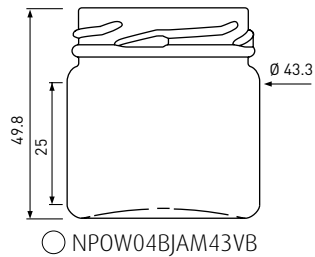

Twist OFF 66