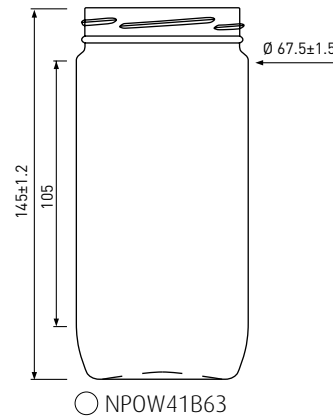

Twist OFF 82

408ml

Twist OFF 63

415ml

Twist OFF 82

425ml

Twist OFF 82

660ml