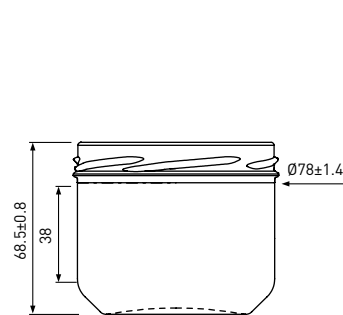

○ NPOW26B82