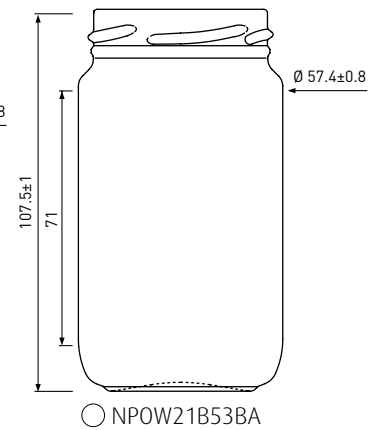

212ml

Twist OFF 53

212ml

Twist OFF 63

228ml

Pots ronds | Rundgläser | Vasi rotondi

Twist OFF 66

398ml

Twist OFF 82

408ml

Twist OFF 63

415ml

Twist OFF 82

425ml

Twist OFF 82

660ml