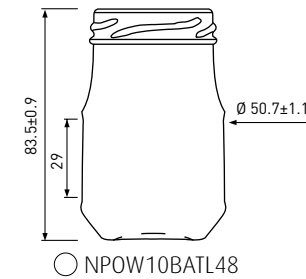

770ml

Twist OFF 82

850ml

1062ml

Twist OFF 48
Atlas

106ml

Twist OFF 48
Terrinen Glas mit Henkel

120ml