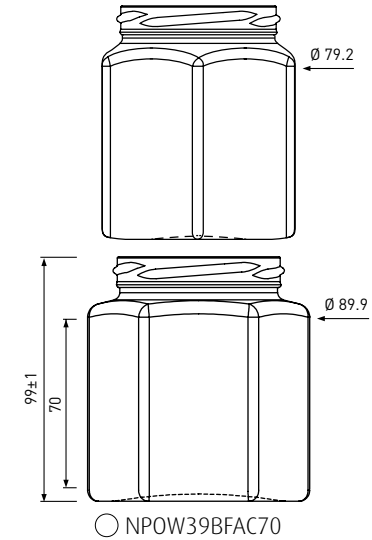

Pots à facettes | 6-Kant-Gläser | Vasi esagonali

Twist OFF 53

Twist OFF 58

Twist OFF 63

Twist OFF 70

390ml