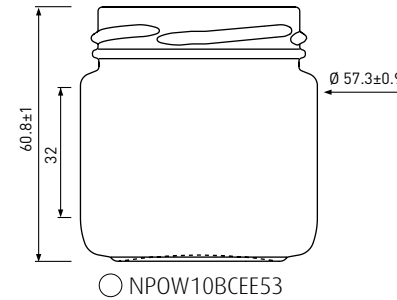

Twist OFF 53