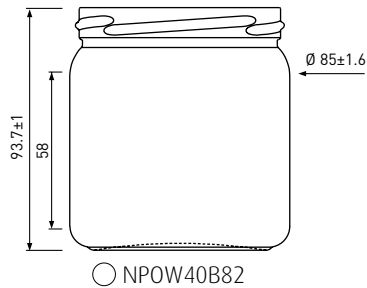

Twist OFF 82

408ml

Twist OFF 63

415ml

Twist OFF 82

425ml

Twist OFF 82

660ml