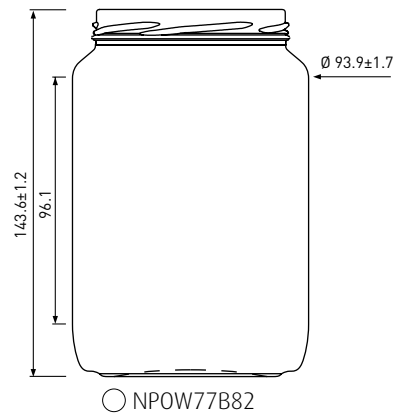

770ml

Twist OFF 82

850ml

1062ml

Twist OFF 48
Atlas

106ml

Twist OFF 48
Terrinen Glas mit Henkel

120ml