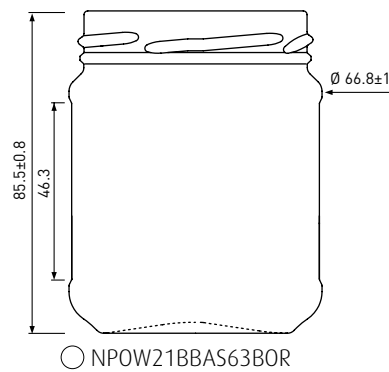

212ml

Twist OFF 53

212ml

Twist OFF 63

228ml

Pots ronds | Rundgläser | Vasi rotondi

Twist OFF 66

398ml