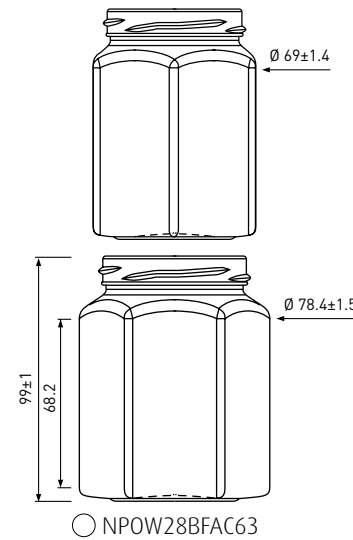

Pots à facettes | 6-Kant-Gläser | Vasi esagonali

Twist OFF 53

Twist OFF 58

Twist OFF 63

288ml

Twist OFF 70