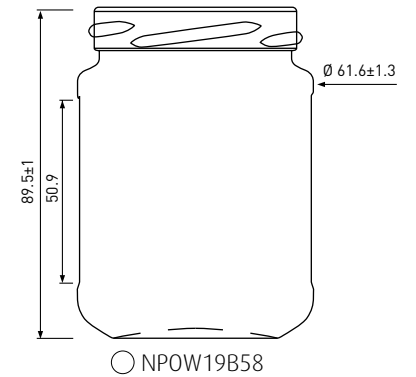

Twist OFF 63