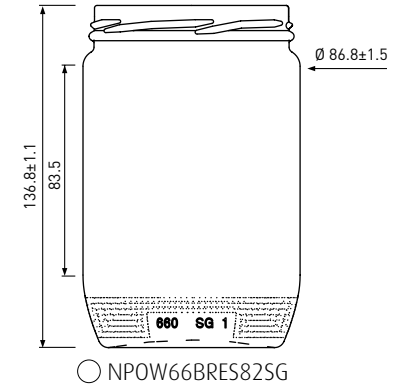

Twist OFF 82

408ml

Twist OFF 63

415ml

Twist OFF 82

425ml

Twist OFF 82

660ml