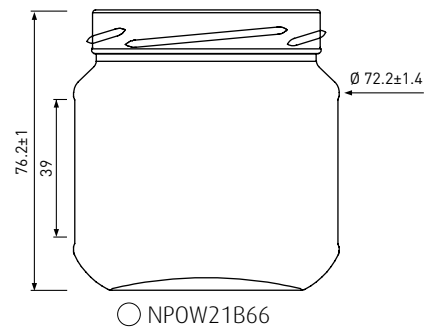

212ml

Twist OFF 53

212ml

Twist OFF 63

228ml

Pots ronds | Rundgläser | Vasi rotondi

Twist OFF 66

398ml