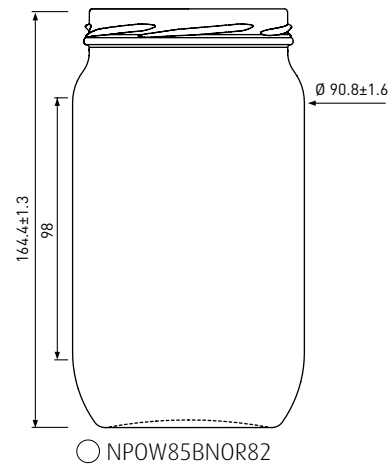

770ml

Twist OFF 82

850ml

1062ml

Twist OFF 48
Atlas

106ml

Twist OFF 48
Terrinen Glas mit Henkel

120ml