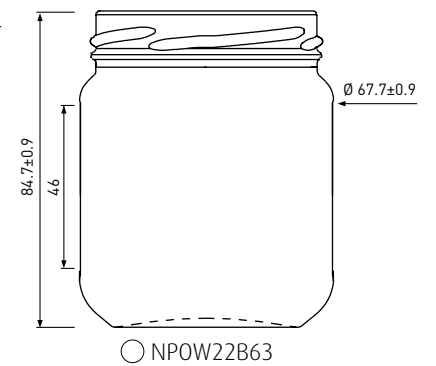

212ml

Twist OFF 53

212ml

Twist OFF 63

228ml

Pots ronds | Rundgläser | Vasi rotondi

Twist OFF 66

398ml

Twist OFF 82

408ml

Twist OFF 63

415ml

Twist OFF 82

425ml

Twist OFF 82

660ml