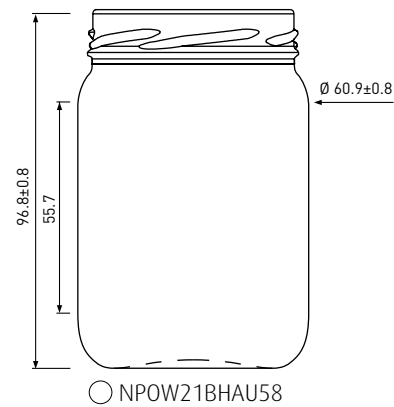

212ml

Twist OFF 53

212ml

Twist OFF 63

228ml

Pots ronds | Rundgläser | Vasi rotondi

Twist OFF 66

398ml