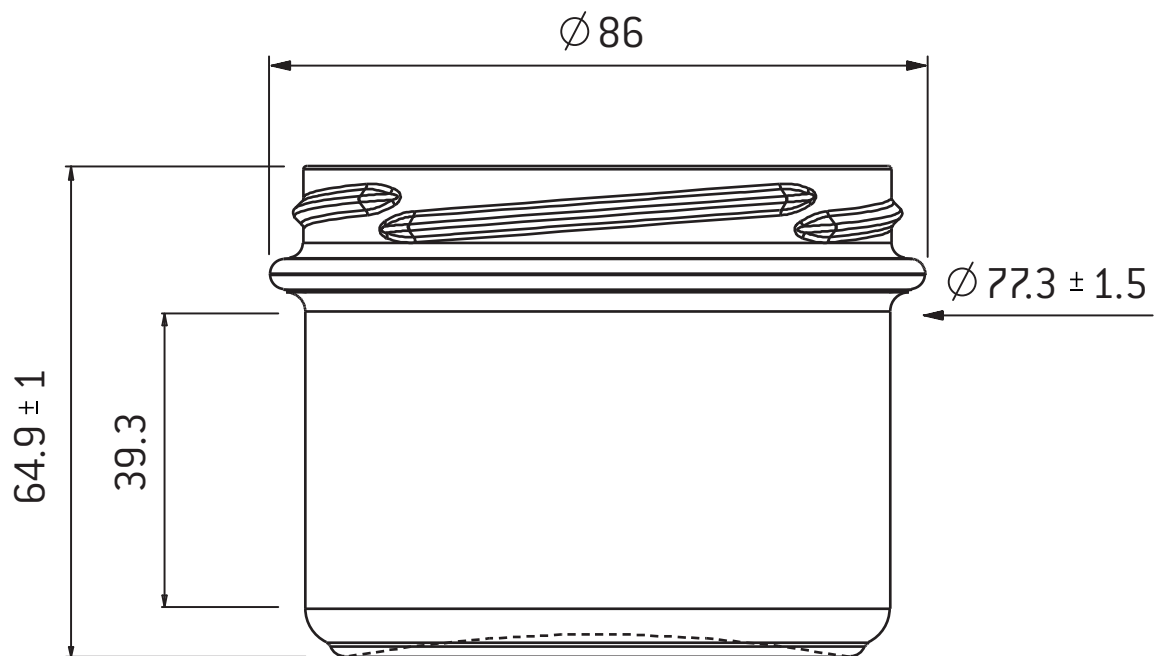

VERPACKUNGSGLAS 235ML T082
POT 235ML T082
VASO 235ML T082

Univerre
excellence in glass

www.univerre-prouva.ch