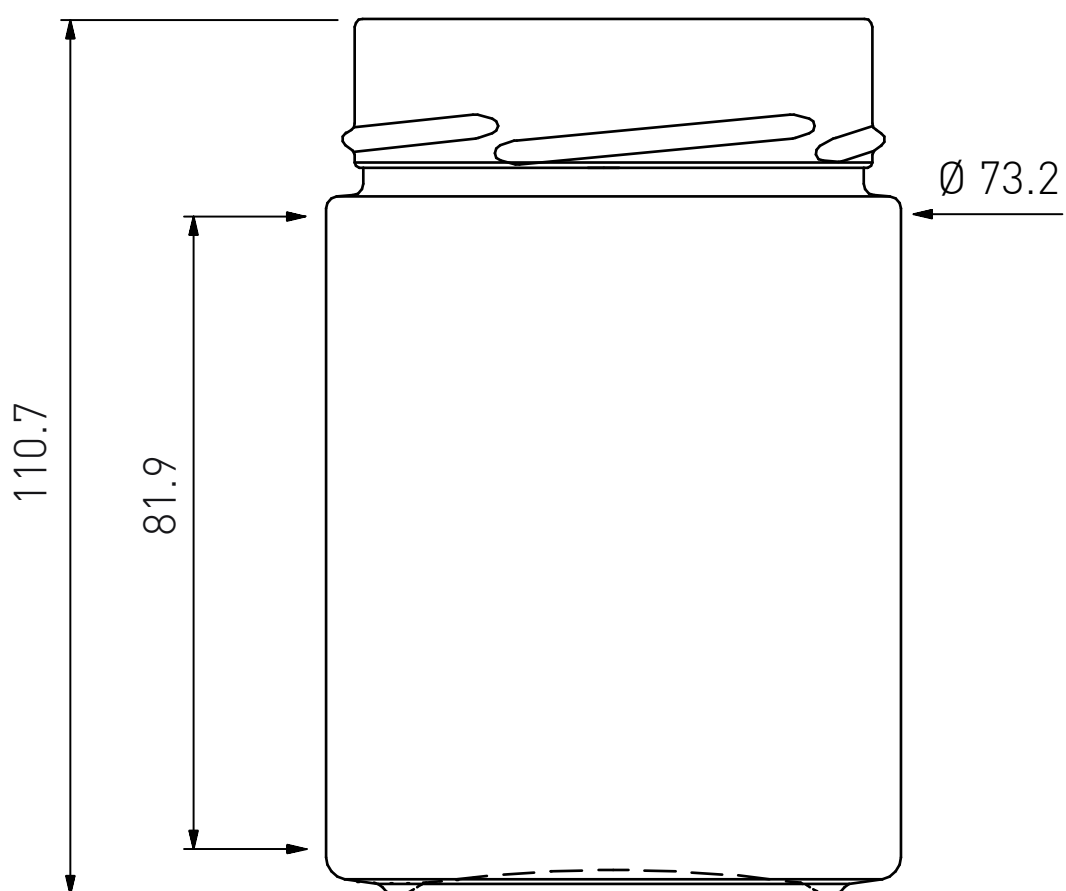

VERPACKUNGSGLAS 314ML WEISS T070 DEEP H18 ERGO
POT 314ML BLANC T070 DEEP H18 ERGO
VASO 314ML BIANCO T070 DEEP H18 ERGO

Univerre
excellence in glass

www.univerre.ch