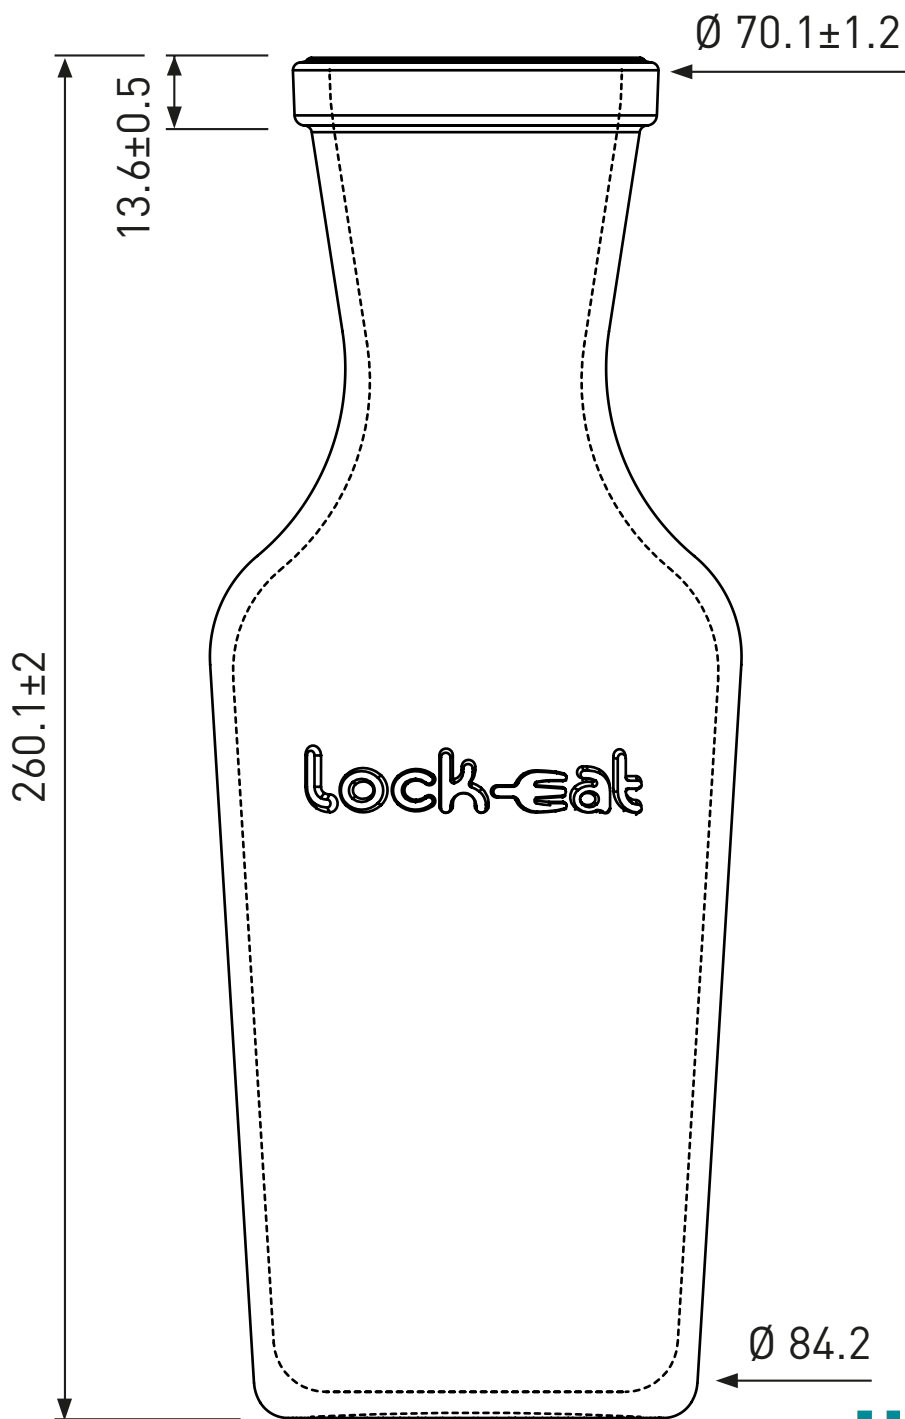

SAFTFLASCHE 100CL LOCK-EAT WEISS
JUS DE FRUIT 100CL LOCK-EAT BLANC
SUCCHI DI FRUTTA 100CL LOCK-EAT BIANCO

Univerre

excellence in glass

www.univerre.ch